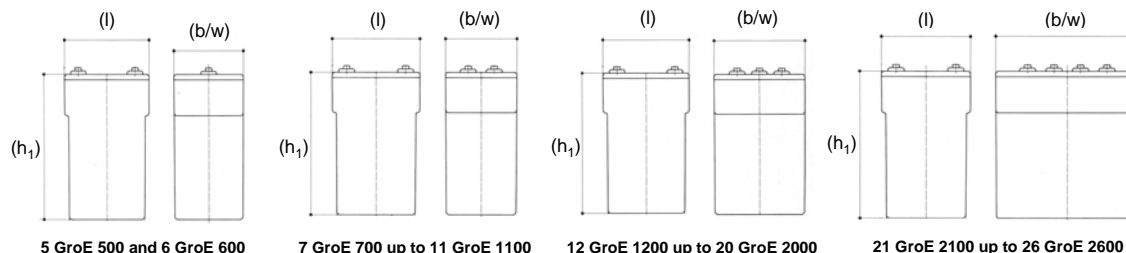

* The above mentioned height can differ depending on the used vent(s)

** Acid density d_N = 1,22 kg/l

Container, terminal and torque

Container:
SAN (Styrene Acrylonitrile)

20 Nm

A Division of Exide Technologies