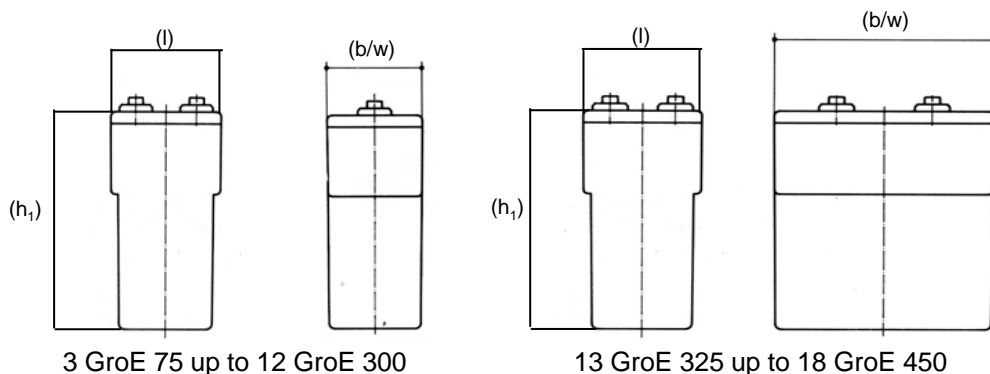

* The above mentioned height can differ depending on the used vent(s)

** Acid density d_N = 1,22 kg/l